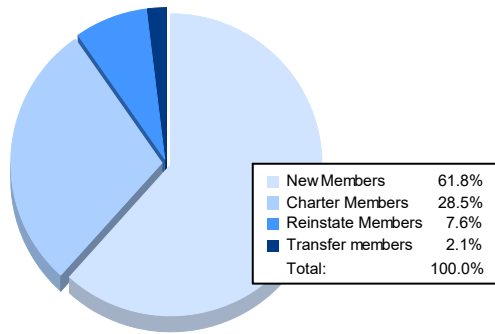

Year	New Clubs	Dropped Clubs	Gain/ Loss Clubs	New Members	Charter Members	Reinstate Members	Transfer Members	Total Member Added	Total Members Dropped	Gain/ Loss Members
2017-2018	0	0	0	78	3	5	4	90	141	-51
2018-2019	0	1	-1	63	2	5	1	71	131	-60
2019-2020	0	1	-1	65	3	7	2	77	113	-36
2020-2021	1	0	1	68	18	2	2	90	72	18
2021-2022	1	3	-2	89	41	11	3	144	145	-1
<b>Average</b>	<b>0</b>	<b>1</b>	<b>-1</b>	<b>73</b>	<b>13</b>	<b>6</b>	<b>2</b>	<b>94</b>	<b>120</b>	<b>-26</b>

### Membership Composition June 2022 Cumulative